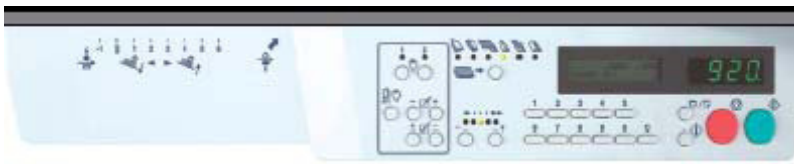

## Powerful folding for any size office.

The AF 280 is an automatic tabletop folder that does up to 280 sheets per minute. With six popular pre-programmed folds and a multitude of custom folds, crisp and accurate folding for a variety of applications is accessed at the touch of a button. The patented feed system ensures reliable feeding and accurate folds for a wide range of popular paper sizes, weights, and stocks. The unit will handle up to 90lb. index stock. No manual adjustments are necessary, as the AF 280 automatically recognizes five popular paper sizes - letter, legal, ledger, ½-letter, and ½-legal.

When powering back on, the fast set-up mode allows the AF 280 to automatically recall the last job. Simply load the feed tray with up to 500 sheets, select the fold type, and hit start. The FP AF 280 is the fastest, most easy to use tabletop folder for all applications demanding speed and precision folding.

# AF 280

<b>Specification</b>	<b>Description</b>
<b>Paper Size</b>	Max 11.7" x 17" Min 5.1" x 7.2"
<b>Paper Type</b>	Bond, NCR, some coated and card stock 16 lb to 90 lb
<b>Paper Weight</b>	16 lb to 90 lb.
<b>Fold Types (see below)</b>	Single, Double, Half Accordion, Letter, Accordion, Brochure
<b>Feed Capacity</b>	Up to 500 sheets
<b>Speed</b>	Up to 280 sheets per minute
<b>Feed Method</b>	Friction Feed with skew correction
<b>Counter</b>	4-digit ascending counter
<b>Power Supply</b>	100 – 240 VAC 50/60 Hz
<b>Current Consumption</b>	1.4 – 0.7 A (95W)
<b>Dimensions (WxDxH)</b>	In-Use: 42.76" x 20.63" x 19.57" In-Storage: 25.79" x 20.63" x 19.57"
<b>Weight</b>	94 lbs.