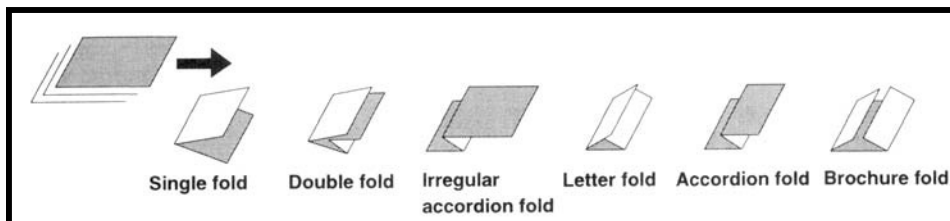

Customer service is an important feature of every FP product. Whenever you have questions, we'll find the answers for you. It's part of what makes FP the right choice for your mailroom needs.